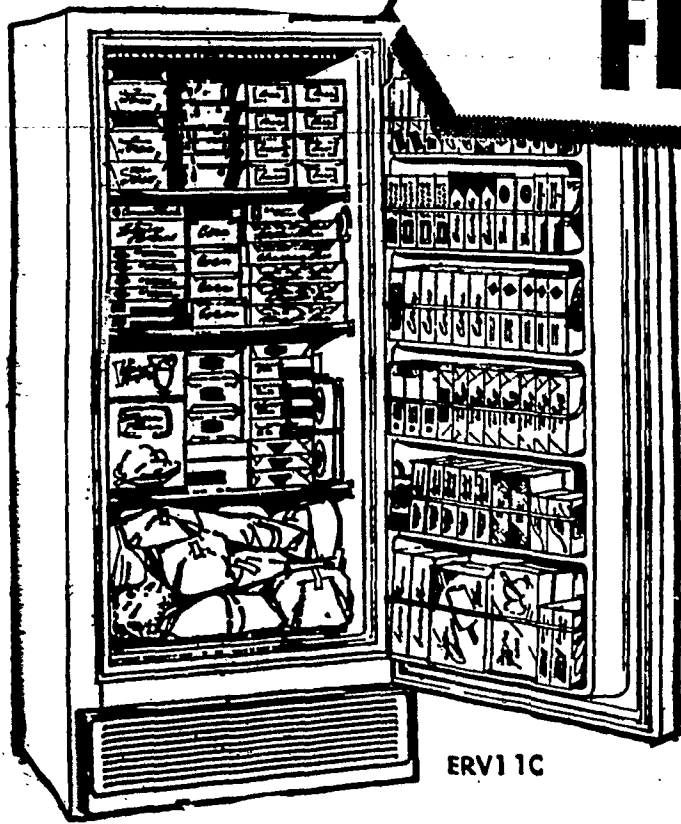

✓ Check the Price!

WE URGE YOU TO SHOP PAMCO FURNITURE

✓ Check the Features...

Of these two great
FREEZER VALUES

ERV11C

Whirlpool

- Big 15.8 cu. ft. capacity
- MILLION-MAGNET door seals in "zero-degree cold"
- Floating Quiet rotary compressor provides extra-quiet operation
- Double 5 year warranty

\$168

NO MONEY DOWN

Whirlpool

- 10.7 cu. ft. freezes up to 374 lbs.
- Four full-width shelves including trivet for extra storage space
- Super-storage door holds up to 66 storage-size food packages
- Adjustable temperature control
- Porcelain-enamelled interior is easy to clean; resists rust, scratches, stains

\$199

UP TO 36 MONTHS TO PAY

ERV16D

YOU MAY HAVE ALREADY WON A FREEZER FULL OF FOOD . . . THE FREEZER TOO!
CHECK YOUR LUCKY RG&E NEWS NOTE NUMBER AT OUR STORE!!!!

It's here!

The new

BEAUTYREST Supreme

by