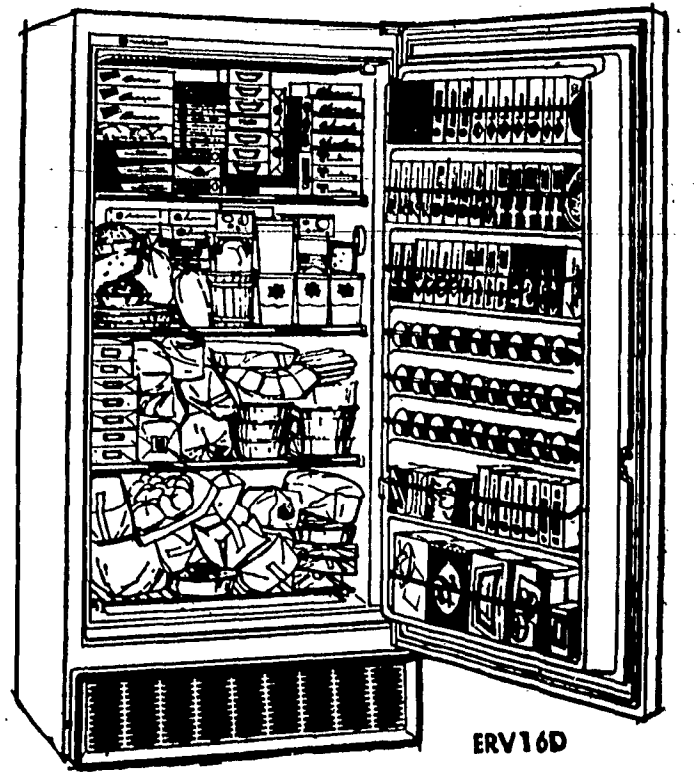

✓ Check the Price!

WE URGE YOU TO SHOP PAMCO FURNITURE

✓ Check the Features...

Of these two great
FREEZER VALUES

ERV11C

Whirlpool

- Big 15.8 cu. ft. capacity
- MILLION-MAGNET door seals in "zero-degree cold"
- Floating Quiet rotary compressor provides extra-quiet operation
- Double 5 year warranty

\$168

NO MONEY DOWN

Whirlpool

- 10.7 cu. ft. freezes up to 374 lbs.
- Four full-width shelves including trivet for extra storage space
- Super-storage door holds up to 66 storage-size food packages
- Adjustable temperature control
- Porcelain-enamelled interior is easy to clean; resists rust, scratches, stains

\$199

UP TO 36 MONTHS TO PAY

ERV16D

YOU MAY HAVE ALREADY WON A FREEZER FULL OF FOOD . . . THE FREEZER TOO!
CHECK YOUR LUCKY RG&E NEWS NOTE NUMBER AT OUR STORE!!!!

It's here!

The new

BEAUTYREST Supreme

by