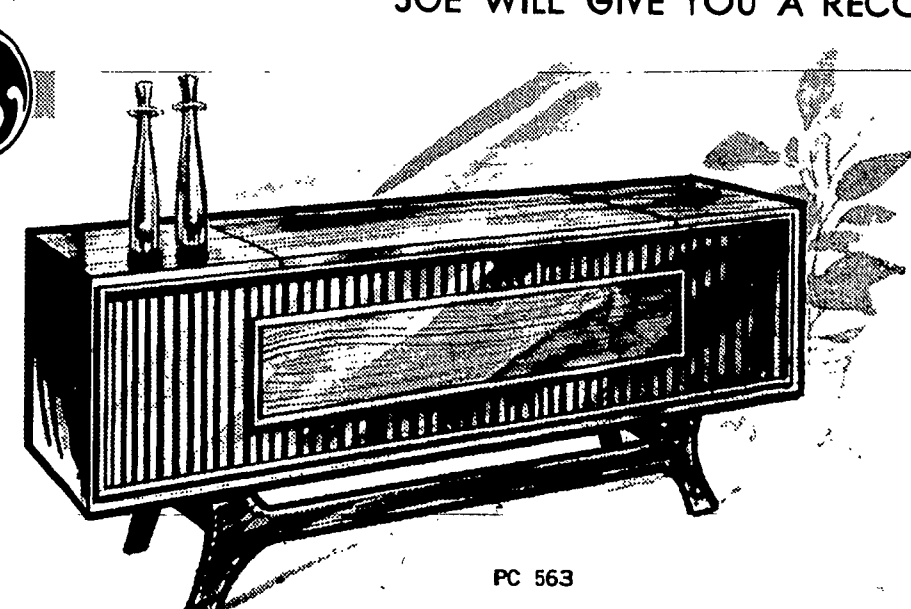

**\$269<sup>95</sup>**

**TERMS**

**Portable, Powerful,  
Low Priced!**

3-Level Thoro-Wash with Built-In Soft Food Waste Disposer! Just tilt off large or hard food scraps — all your dishes wash spotlessly clean!  
**Lift-Top Rack!** Lifts up with lid for easy-reach loading and unloading!

Model SM-280C

**\$184<sup>95</sup>**

**G-E STEREO with PORTA-FI**  
Take big console sound...  
room to room

- Solid State — AM/FM/FM stereo tuner
- 4 speed automatic changer — diamond stylus
- 6 speaker system in fine furniture cabinetry
- Porta-fi plays from stereo or radio... just plug into any 110 volt outlet
- On/Off tone controls—2 speakers—16 pounds