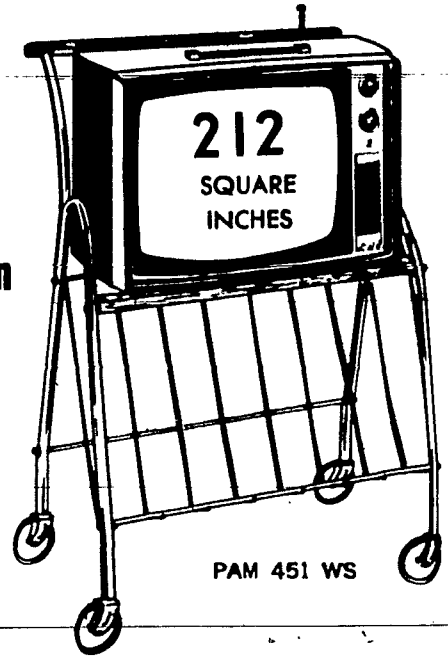

Model SM-280C

**\$184<sup>95</sup>**

**G-E STEREO with PORTA-FI**  
Take big console sound...  
room to room

- Solid State — AM/FM/FM stereo tuner
- 4 speed automatic changer — diamond stylus
- 6 speaker system in fine furniture cabinetry
- Porta-fi plays from stereo or radio... just plug into any 110 volt outlet
- On/Off tone controls—2 speakers—16 pounds

**\$398<sup>88</sup>**

*Right Now...* JOE WILL  
INCLUDE THIS RUGGED  
ROLL-ABOUT STAND  
AT NO ADDITIONAL  
CHARGE

**THE DESIGNER by General Electric World Leader in Portable Television**

- 20" diagonal picture — all channel UHF-VHF reception
- Durable slim cabinet is made of high-impact polystyrene
- "Picture-Right" power — to give the best picture
- Simple operation channel selector controls
- Clip-on Polarized plug — for safety and convenience
- AC line storage cleats holds cord when set is carried