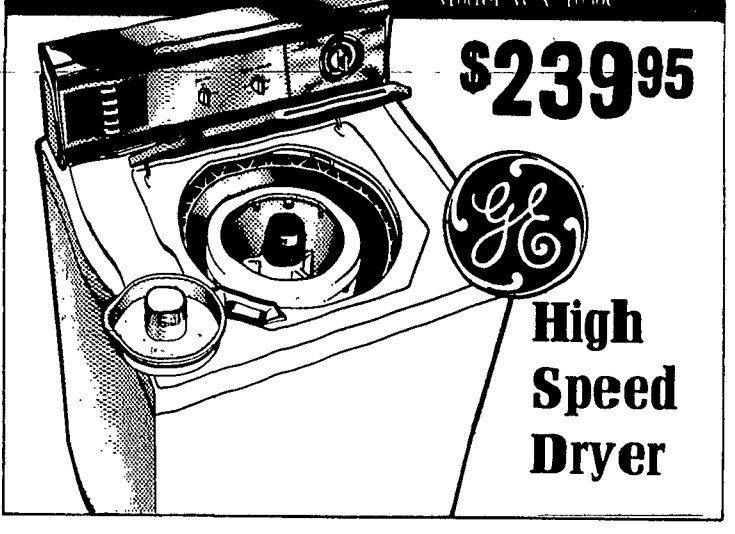

**General Electric  
Automatic Icemaker!  
Side-by-Side Storage**

No Frost Here! No Frost Here!

Model TFF-21A • 20.5 cu. ft.  
**'Foodcenter 21'**  
with Automatic Icemaker

- Replaces ice, automatically!
- Freezer stores up to 274 lbs. frozen foods!
- Cabinet only 35 1/2" wide!
- Rolls out for easy cleaning!