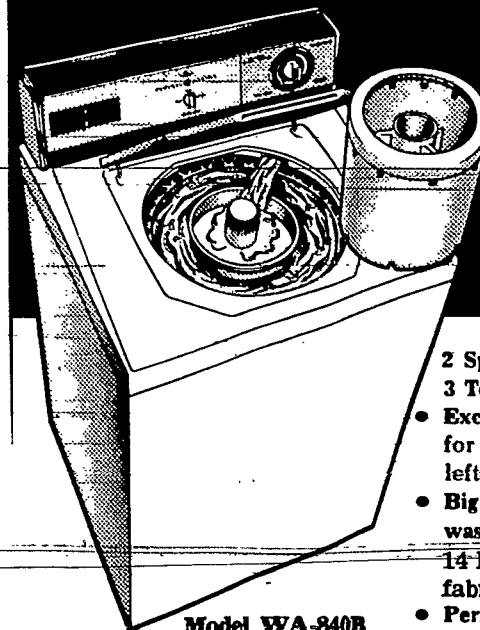

Replace your old range now... only

\$249.00*

Model J-329

30" Automatic Range

You don't have to worry about baked-on grease and grime in your P-7 Oven! Just set the dials, latch the door... it cleans itself... electrically!

- Set oven timer to turn on and off automatically.
- Hi-Speed, self-cleaning Calrod® surface units.
- Roomy storage drawer adds space to your kitchen.

**Now! 14 lb. capacity
and Mini-Basket, too!**

**2-Speed
Filter-Flo
Washer**

- 2 Speeds, 3 Cycles, 3 Temperatures
- Exclusive Mini-Basket—for up to 2 lbs. little, leftover, fragile loads!
- Big capacity regular washbasket—up to 14 lbs. mixed, heavy fabrics!
- Permanent Press Cycle—helps reduce spin-set wrinkles!
- Filter-Flo System—lint-fuzz collects in filter, not on clothes!