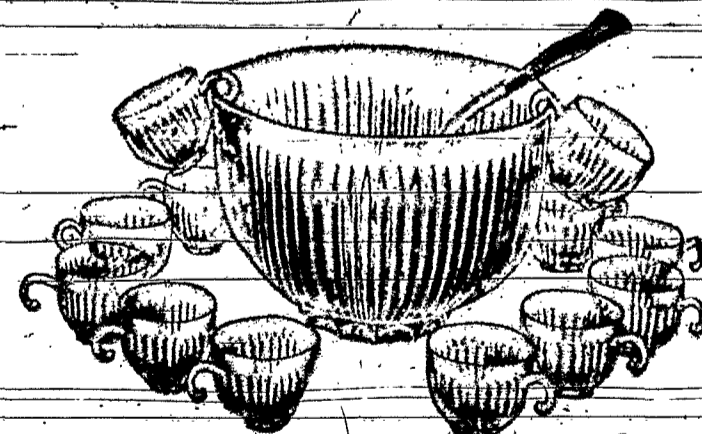

COLONY SPARKLING CRYSTAL
PUNCH SET

Designed for festive occasions. This beautiful set is suitable in either contemporary or traditional decor. Complete with sparkling durdite unbreakable ladle . . . and 12 matching punch cups. A lovely gift suggestion.

$4.98

HOUSEWARES . . . Third Floor