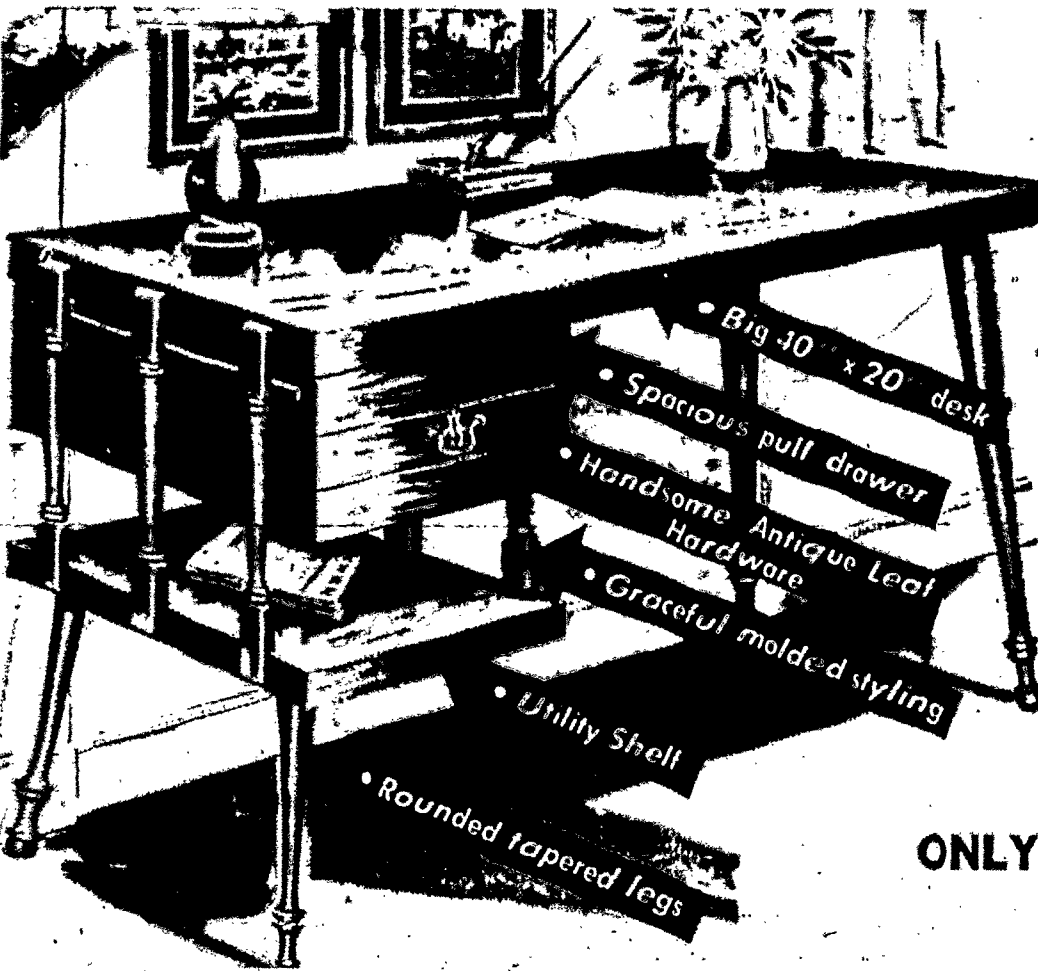

Use as a writing desk, dressing table, sewing table, student desk, hallway table . . . anywhere . . . here's the combination desk-table that saves valuable space while it serves so many of your needs. Colonial maple finish on solid wood frame. Solid wood drawer for left or right hand use. Stands 29" high, 40" long, 20" deep.