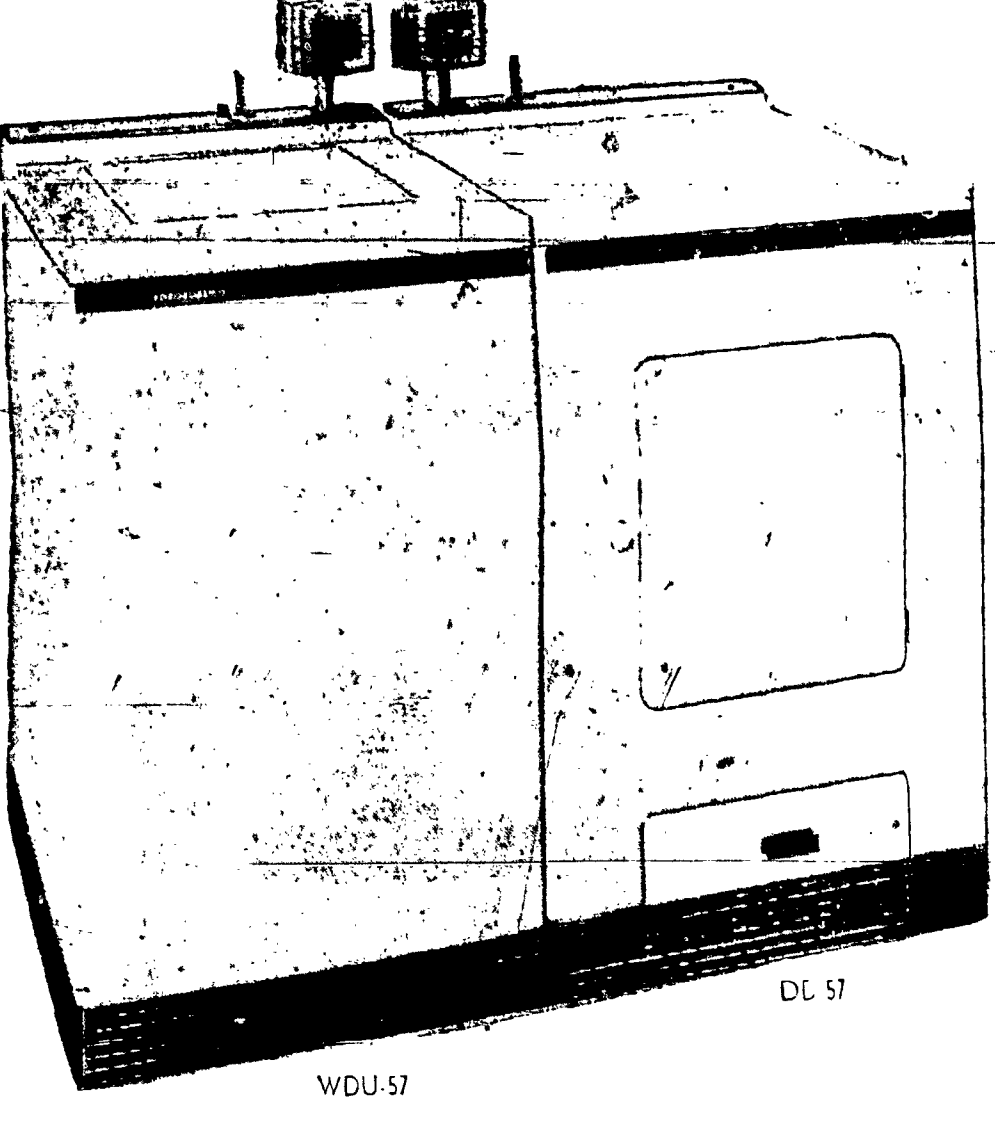

Homecoming Dance Set By Capri Club

Invitations were issued to all former Capri Club members who have married to attend the club's Homecoming Dance which will be held in the Columbus Civic Center Ballroom (tonight) Friday, Nov. 22.

John Manion's Orchestra will provide music for dancing from 9:30 p.m. till 12:30 a.m. Refreshments will be served.
The C.Y.O. Capri Club welcomes all single Catholics over 25. Further information on club membership and activities may be had by calling the Rev. George S. Wood, Moderator, at GEnese 8-1001-J or HAmilton 6-1466.

2 Geneva Catholic Nurses Report On Papal Audience

Geneva — Two Geneva nurses, Mrs. Loretta Linehan and Miss Mary Bertino, related this week their audience this summer with Pope Pius XII and other experiences in Europe when they attended the International Congress of Nurses.

JOE FRIEDMAN, SALES MANAGER, SAYS:
"NO PRICE INCREASE ON THE BOLD NEW 1958 PONTIAC"
Entire Chieftain Series
NOW ON DISPLAY AT
The Valley Cadillac-Pontiac CORP.
Rochester's Oldest Pontiac Dealer
333 EAST AVE. • BA. 5-3440
Open Evenings and Saturdays

RG&E 89 EAST AVENUE • OPEN TUESDAY and THURSDAY 'TIL 9 — SATURDAY 'TIL 1

Deluxe FRIGIDAIRE ALL-PORCELAIN LAUNDRY PAIR at HUGE SAVINGS!

Here's the "buy of a lifetime" on a deluxe, fully automatic, all-porcelain 1957 Frigidaire Washer and Dryer. Buy them separately or buy the pair... you save either way with Frigidaire.

We have to move these appliances out now to make room for the 1958 Frigidaire appliances. That's why we've chopped prices to the bone! In view of the higher prices for comparable models of 1958 washers and dryers these are even better values.

Don't put up with old-fashioned washing methods another day! See these Frigidaire laundry marvels at your RG&E first thing this week. Dollar for dollar and feature for feature we don't think you'll find a better value anywhere! Of course these appliances are available on convenient budget terms with up to thirty months to pay. Don't wait too long because quantity is limited!

FRIGIDAIRE Deluxe All-Porcelain WASHER!

All porcelain inside and out means that your Frigidaire washer is protected for life against rust. It also means that your washer will remain brilliantly white and new looking for years and years.

The new "Sheer Look" design means that the washer fits T-square tight with everything. It fits level with standard cabinets... back, sides and top. It can be installed flush with the wall and give you the rich built-in look without any expense.

Frigidaire's famous Unimatic Mechanism that powers the washer is synonymous with long life and trouble-free service. Frigidaires are just built that way.

Why don't you see it at your RG&E early this week? It's your buy of a lifetime!

FRIGIDAIRE Deluxe All-Porcelain DRYER!

Isn't it about time you stopped hauling heavy baskets of wet wash to a clothesline—either outdoors into the wind and fading rays of the sun or to a damp, dismal basement that seems to take forever to dry the clothes. Let this deluxe 1957, all-porcelain Frigidaire Electric Dryer dry your clothes any hour, day or night, regardless of weather.

Here's the perfect partner for your Frigidaire washer. Working side by side as a team they'll turn your washdays into holidays. The Dryer is all-porcelain and guaranteed to stay white forever; it has the same "Sheer Look" that makes every corner count; it has the exclusive Frigidaire Control Tower that you set and forget and hosts of other quality Frigidaire features.

WASHER Model WDU-57 Originally $329.95 NOW ONLY $257 WITH TRADE YOU SAVE $72.95	DRYER Model DD-57 Originally $229.95 NOW ONLY $187 BUDGET TERMS YOU SAVE $42.95

IF YOU BUY THE PAIR YOU SAVE $160.30!
Priced for both is only $399.60
Take up to 30 months to pay!
Quantity Limited! Hurry!

Many Other Excellent Buys on Frigidaire Refrigerators and Ranges!
89 EAST AVENUE • LOcust 2-7000

ALWAYS AT **ROCHESTER GAS** **RG&E** YOUR SERVICE **and ELECTRIC**
OWNED BY MORE THAN 10,000 SHAREHOLDERS