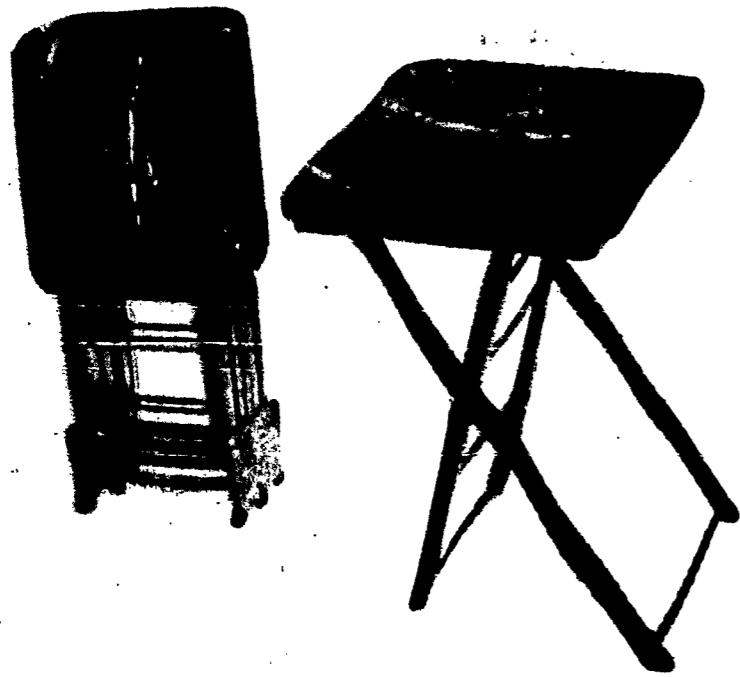

NEST OF FOUR TABLES IN STORAGE RACK

15.95 complete

Four smart snack or serving tables with liquid and fire resistant, marbelized Masonite tops. They're size 14" x 16", 22" tall and fold away for storage in their own handy rack.

Available in black, sky blue and green.

McCurdy's Gift Center, Fifth Floor and Northgate