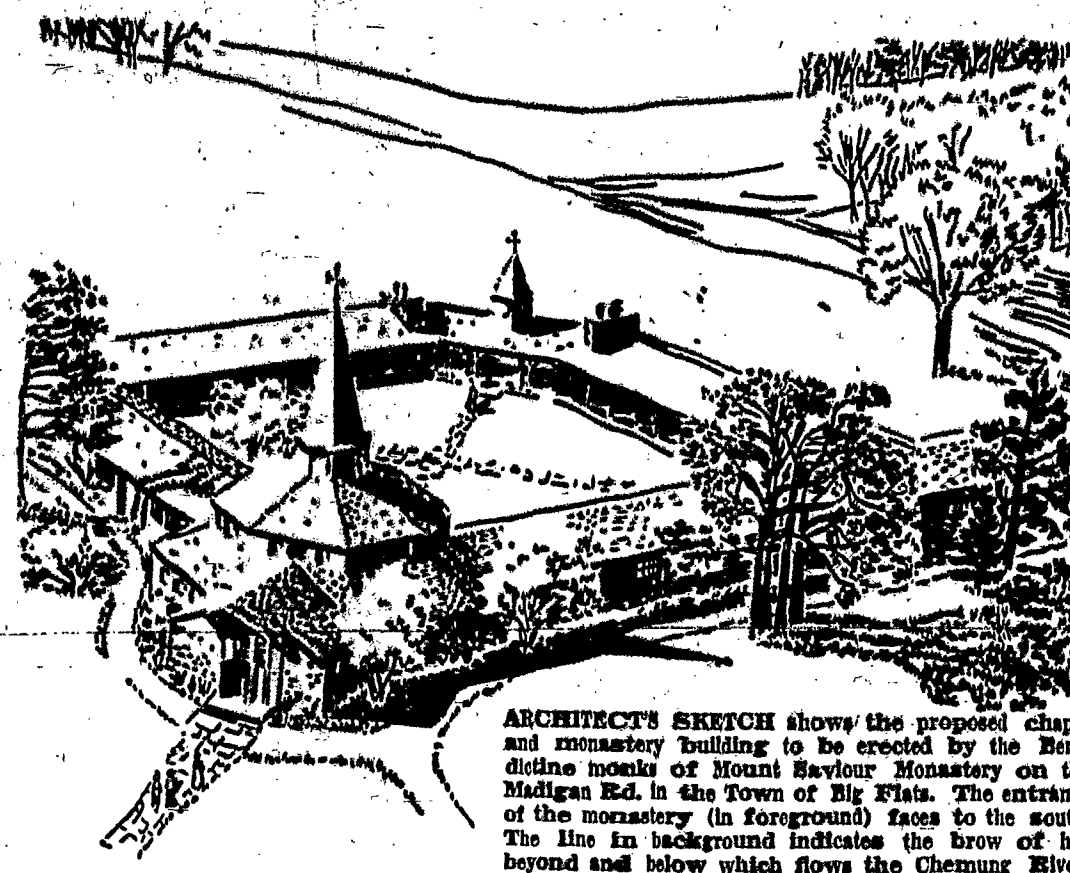

"Everything Under the Sun" FOR THE OFFICE EQUIPMENT, FURNITURE, STATIONERY AND FIRE ALARMS

Crucifix Society's Outing Slated At Precious Blood

Second Annual Picnic of the Crucifix Society will be held Sunday, August 3 at Most Precious Blood Church picnic grounds, Lexington Ave. and Stenson Street beginning at 2 p. m.

The day's observance will begin with a parade and celebration in the church at 10:30 a. m. A High Mass in honor of Christ crucified will be offered.

BEGINNING AT 2 p. m. and continuing until 10 p. m. a concert will be given by Antinorini's Band.

Principal speaker at a reception of societies and honored guests will be Rep. Kenneth B. Keating. He will be introduced by Attorney Stephen S. Joy.

man; Paolo Mazzeo, secretary; Sam Palazzolo, treasurer. The Crucifix Society was reorganized on April 8, 1951, and has sought to join in helping counteract the forces that prevail against the Church in this era.

Michalski Post To Hold Webster Outing Melvin Michalski Post 1823, American Legion will hold its 7th Annual Family Picnic on Sunday, August 3 at Hickory Grove, Webster.

The Ladies Auxiliary will conduct games for the children. Feature of the day for the children will be pony rides.

Michalski Post is also sponsoring the Annual American Legion Golf Tournament this year at Le-Roy Country Club on August 16. Details of this will be given out at the picnic.

Plans For Monastery Near Elmira

ARCHITECT'S SKETCH shows the proposed chapel and monastery building to be erected by the Benedictine monks of Mount Saviour Monastery on the Madigan Rd. in the Town of Big Flats.

60 Pupils Attend Glen Summer School

Watkins Glen—St. Mary's summer school session ended with Benediction of the Blessed Sacrament and singing by the summer school children. The session was directed by the Rev. Benedict A. Ehmman, Pastor of St. Mary's, the Rev. Hugh F. Brady, Assistant Pastor of St. Mary's, a Seminarian, Paul Cloonan, and four Fillmore Sisters.

Plan Your Home Heating System Around the CHRYSLER AIRTEMP OIL or GAS BURNER. As Low As $522. Long, Carefree Service. Economical, Even, Comfortable Heat.

HOLY FAMILY 415 AMES STREET MAPLE LIQUOR STORE 711 Maple St. GEN. 4229

GERHARD OPTICAL CO. 69 MAIN ST. E. REV. GEORGE J. SCHEFFY, Pastor. MASSES—SUNDAY 7, 8, 9, 10, 11 and 12:15

State Fishermen Acclaim New York Fishing Guide New York State fishermen agree that they owe a note of thanks to Louis A. Wehle of Rochester, for one of the most useful contributions to their sport that has ever been made.

Coldwater Committees Set For Dinner and Carnival

Committees have been named for the Coldwater Picnic sponsored by Holy Ghost Parish and to be held on the church grounds, Tuesday and Wednesday, August 19 and 20 for the church's benefit.

Featured will be the "famous home cooked dinner" to be served from 5:30 to 8:30 p. m. The number system will be used in the serving.

Carnival events and games of skill are on the program. A Country Auction will have "Uncle Ed Hogan" as the auctioneer.

Utica Convention Calls Verein Units

Joseph H. Gervais, 108 Aldine St. and August M. Maier, 1119 Joseph Ave. will represent the Verein. Eighteen members of the Women's union will be in the delegation.

The meeting marks the 57th annual convention of the Verein and the 33rd of the Women's Union.

St. Helen's 310 Hinchey Road (11) GEN. 7035 SUNDAY MASSES 7, 8, 9, 10, and 11

HAUBNER & STALLKNECHT FUNERAL DIRECTORS 820 Jay St. GENesee 0300

HOLY REDEEMER 851 HUDSON AVENUE REV. MGR. F. WILLIAM STAUDER, Pastor

Challenging Dutch Hoag, of Naples, winner of seven of nine feature races at the Fairgrounds this season, will be the two top drivers in the state. Official NASCAR rankings show Nolan Swift and Bill Lang, both of Syracuse, occupying the lead positions. Starter George Barclay will send the stocks rolling at 8:30 p. m. sharp.

Optimist An optimist is a man who has the knack of not wanting the things he can't have.

Games will be held for women and children as well as the annual ball game between the old and young men. Refreshments will be served. A song festival will be the highlight of the evening's program. The committee urges all attending to be at the park shortly after noon. Signs will be posted across the bridge leading to the park to direct all to the specific picnic grove.