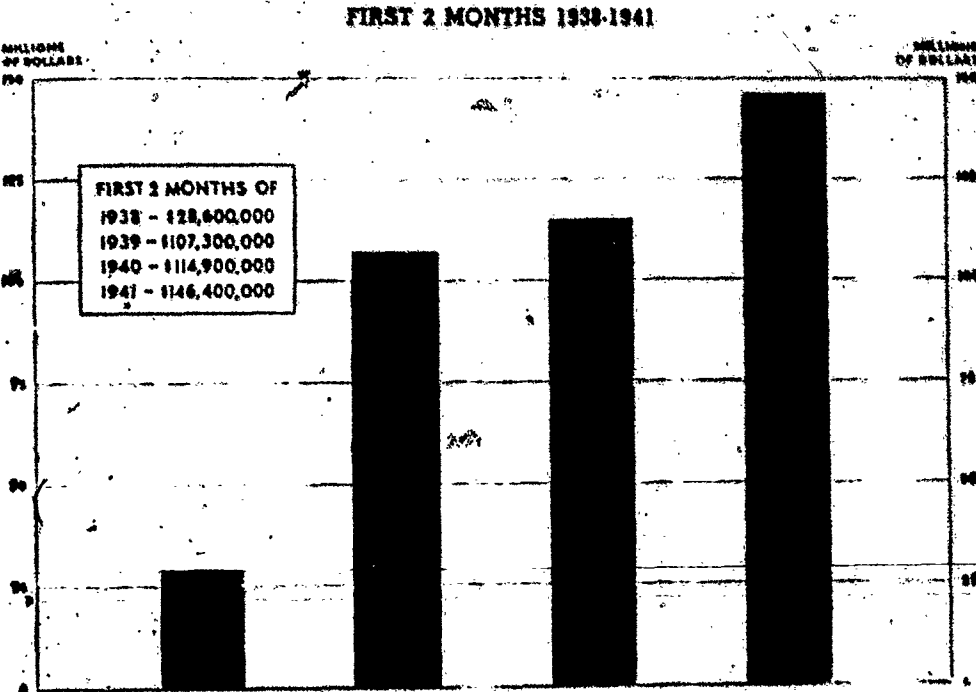

TO BE HELD MAY 20—COLUMBUS CIVIC CENTRE—CHESTNUT ST

Don't Neglect Slipping False Teeth Breakfast Nook Saves Many Steps

Day Wedding Attire Exclusive Rental Service Featuring the Very Latest for Room and His A.J.'s TUX SHOP 23 Clinton Ave. So. Main 6764

Dirt Wears Rugs LET US CLEAN YOURS BY OUR SCIENTIFIC PROCESS. "Your Rugs Will Last Longer" GRAY'S Monroe 1864 251 Sanford St.

LEATHER GOODS ZIPPER BINDERS ZIPPER PORTFOLIOS ZIPPER WALLET HEINRICH-SEIBOLD STATIONERY CO. 88 Exchange St. Main 2493

HOUSE PAINT AND PRIMER MONARCH FOR SUCCESSFUL 2 COAT PAINTING

$2.89 PER GALLON, IN FIVE-GALLON CANS VAN HOESEN'S 41 ST. PAUL ST.—STONE 473

REPAIR YOUR FURNACE... Or Install A New One NOW

FREE ESTIMATES—Furnaces Vacuum Cleaned for $2.75 Call: MAIN 238

SIEBERTS ST. PAUL ANDREWS ST. FREE PARKING OPEN EVENINGS

USE THE NEW 1001 PREMIUM BARGAIN COUPONS They Are Worth Money To You—One on Every Bottle

Applications for FHA Mortgages On Homes to Be Built

The increase during the first 3 months of 1941 over past years in the amount of applications for FHA mortgages on new homes to be built under its inspection is indicated by the chart. Although this year advanced sharply over the corresponding period of 1940. While not shown on the chart, which covers only the first 3 months, March moved on to set a new record when new-home applications approximated $110,000,000, compared with $90,000,000 a year ago.

Landscaping Service CHAPTER VII Gladiolus

There is no flower for spring and summer planting that has so lately increased in popularity as Gladiolus. Flowers are grown in spikes in basic colors of white, red, pink, yellow and blue, as well as various blends and shades of colors that make them so beautifully effective.

Better Homes & Better Living by the Housing Editor. When automobiles first became widely used, the tendency of the car owner was to locate his garage in the rear of the lot just as the stable was placed.

Architects and builders search for new ways to bring convenience into the small house. One reason why the garage could not be added to the house itself for the sake of both convenience and appearance.

Attached garages, according to Federal Housing Administration officials add to convenience of use and improve accessibility between the house and the garage.

FHA officials also point out that placing the garage near the house permits better use of the rear yard and makes the small house appear larger because of increase in the building mass.

Older houses which do not have an attached garage may have one added to the house with funds obtained from qualified lending institutions under the Modernization Credit Plan of the Federal Housing Administration.

Our landscape consultant is always at your service to answer any questions you may have. There is no charge for this service. Write Catholic Courier Landscape Consultant, or Phone Stone 1138.

Built-in Items Growing Popular

During the past several years built-in window seats, bookcases, closets, and storage cabinets and even built-in beds, desks and tables have become widely accepted.

Every European garden has a section set aside for vegetables as indicated by the chart. Although this year advanced sharply over the corresponding period of 1940.

A small area, properly planned and planted, will yield an adequacy of fresh vegetables for the average family, and even leave some over for canning. It is estimated by experts of the Ferry-Morse Seed Co. that even a plot of ground 100 to 200 feet square can be made to meet the vegetable consumption of the average small family in so far as the particular varieties grown are concerned.

Carrot and Cabbage Salad. 1 package lemon 1 teaspoon salt, 1 cup grated carrot, 1 cup water, 1 cup finely shredded cabbage, 1 cup vinegar.

Cherry Ale Salad. 1 package cherry 1 cup ginger ale, 1/2 cup pear juice (chopped), 1/2 cup water, 1/2 cup diced pear.