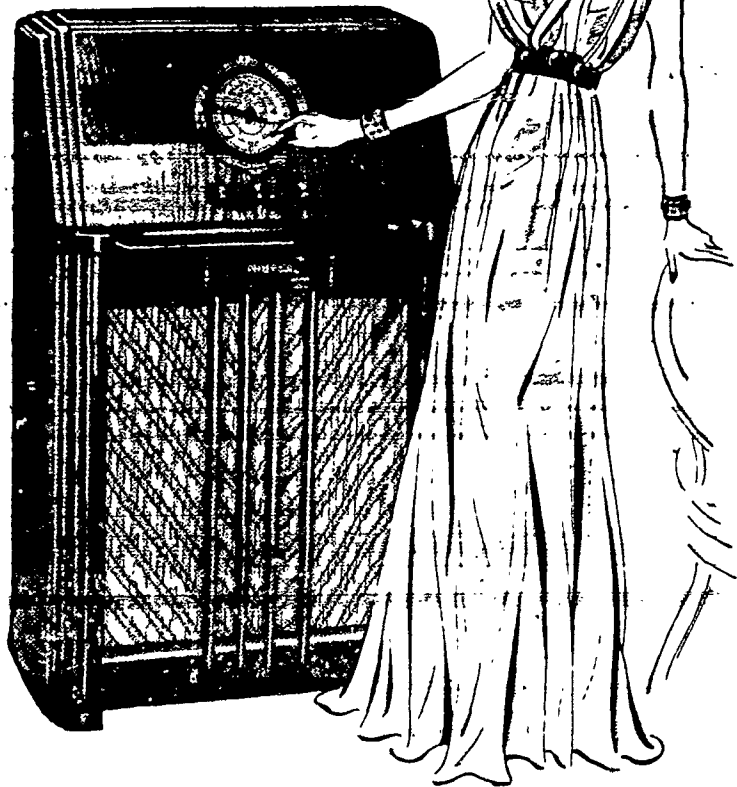

FREE HOME TRIAL DURING PHILCO WEEK

Try this great new 1938

AUTOMATIC TUNING PHILCO

with Inclined Control Panel

★
Come in
and see
this big
Buy!

PHILCO 7XX*—Let us put one in your home for a FREE TRIAL, anytime during PHILCO WEEK! Try the new Inclined Control Panel—an exclusive Philco feature. Enjoy the convenience of Philco Cone-Centric Automatic Tuning! Full of expensive Philco features, including Inclined Sounding Board, Sounding Board, Philco Foreign Tuning System, Concert Grand Speaker, Pentode Audio System, 3-Point Tone Control, Automatic Volume Control, 2-Speed Tuning, 2 Tuning Ranges. Beautiful walnut cabinet, with Protective Back Panel.

$84.95

* Complete with PHILCO High Efficiency Aerial

ONLY $1 A WEEK

LOOK-ONLY $5 DOWN

DURING PHILCO WEEK

Gives you this new 1938

AUTOMATIC TUNING

PHILCO

with Inclined Control Panel

PHILCO 6XX*—A super-value at any time... a bigger-than-ever buy NOW—during PHILCO WEEK, at the lowest down-payment in our history! Inclined Control Panel, Philco Cone-Centric Automatic Tuning, Push-Pull Inverted-Philco Foreign Tuning System, Concert Grand Speaker, Pentode Audio System, 3-Point Tone Control, Automatic Volume Control, 2-Speed Tuning, 2 Tuning Ranges. Beautiful walnut cabinet, with Protective Back Panel.

$110.00

* Complete with PHILCO High Efficiency Aerial

ONLY $2 A WEEK!