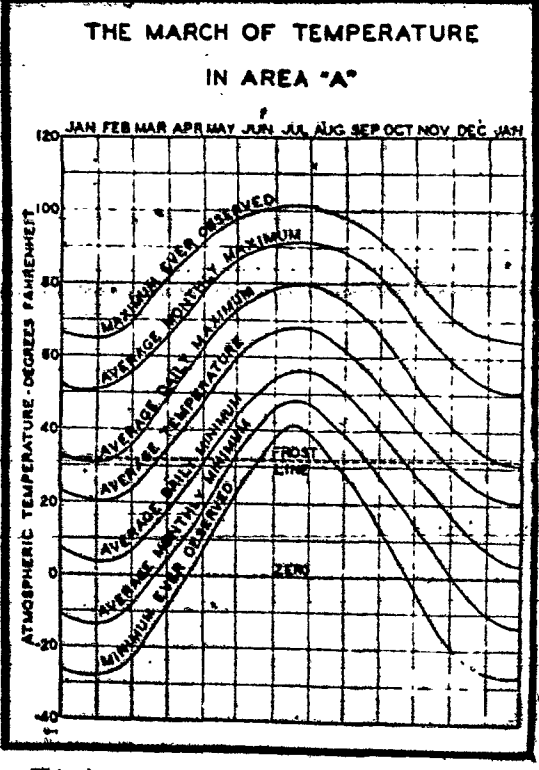

Gasolines

"FEEL THE WEATHER," too

your car needs a gasoline made to meet

LOCAL WEATHER

Seasonal weather conditions are a vital matter to gasoline. Texaco has divided the country into 24 different weather areas. Seven of them are within 500 miles of Rochester. Fire-Chief gasoline is made differently to meet the weather conditions in each area. One type of gasoline is not enough.

with Fire-Chief gasoline. Get more mileage. Find out that Fire-Chief response can save up to 30% on your gasoline on short trips.

This chart pictures conditions in the Weather Area in which Rochester is located. From data like this, Fire-Chief is made to meet seasonal weather conditions in 24 weather areas throughout the country.