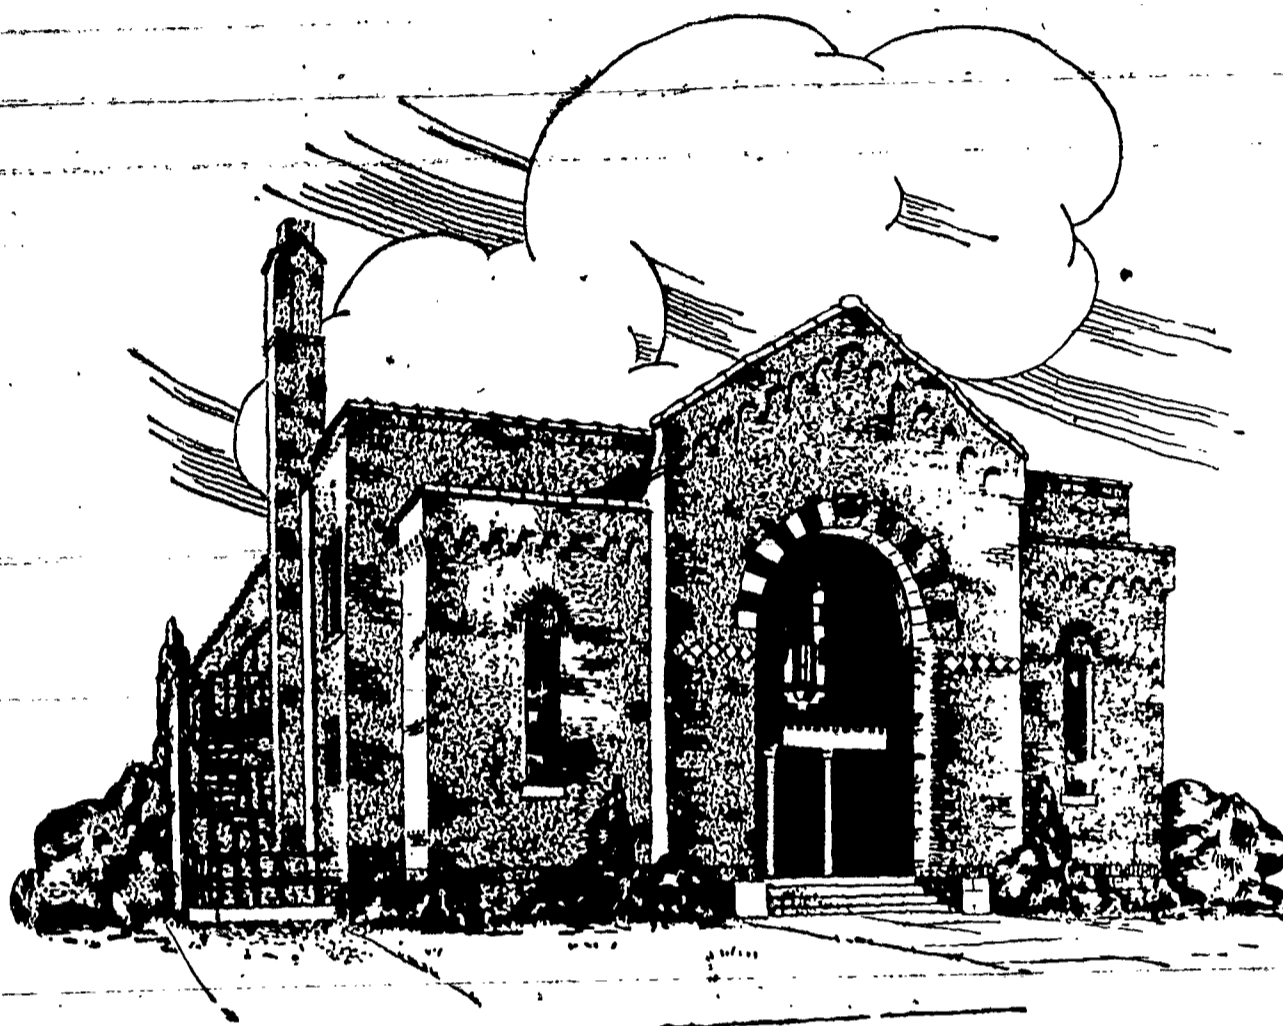

• Dedicated to recreational and social activities, St. Monica's Hall completes the parish building group of a leading city parish.

Simple in design, St. Monica's Parish Recreation Hall follows the style of the church itself, Italian Romanesque. Constructed of variegated brick, the structure contains an auditorium seating 760 people, and full facilities for a true social center.