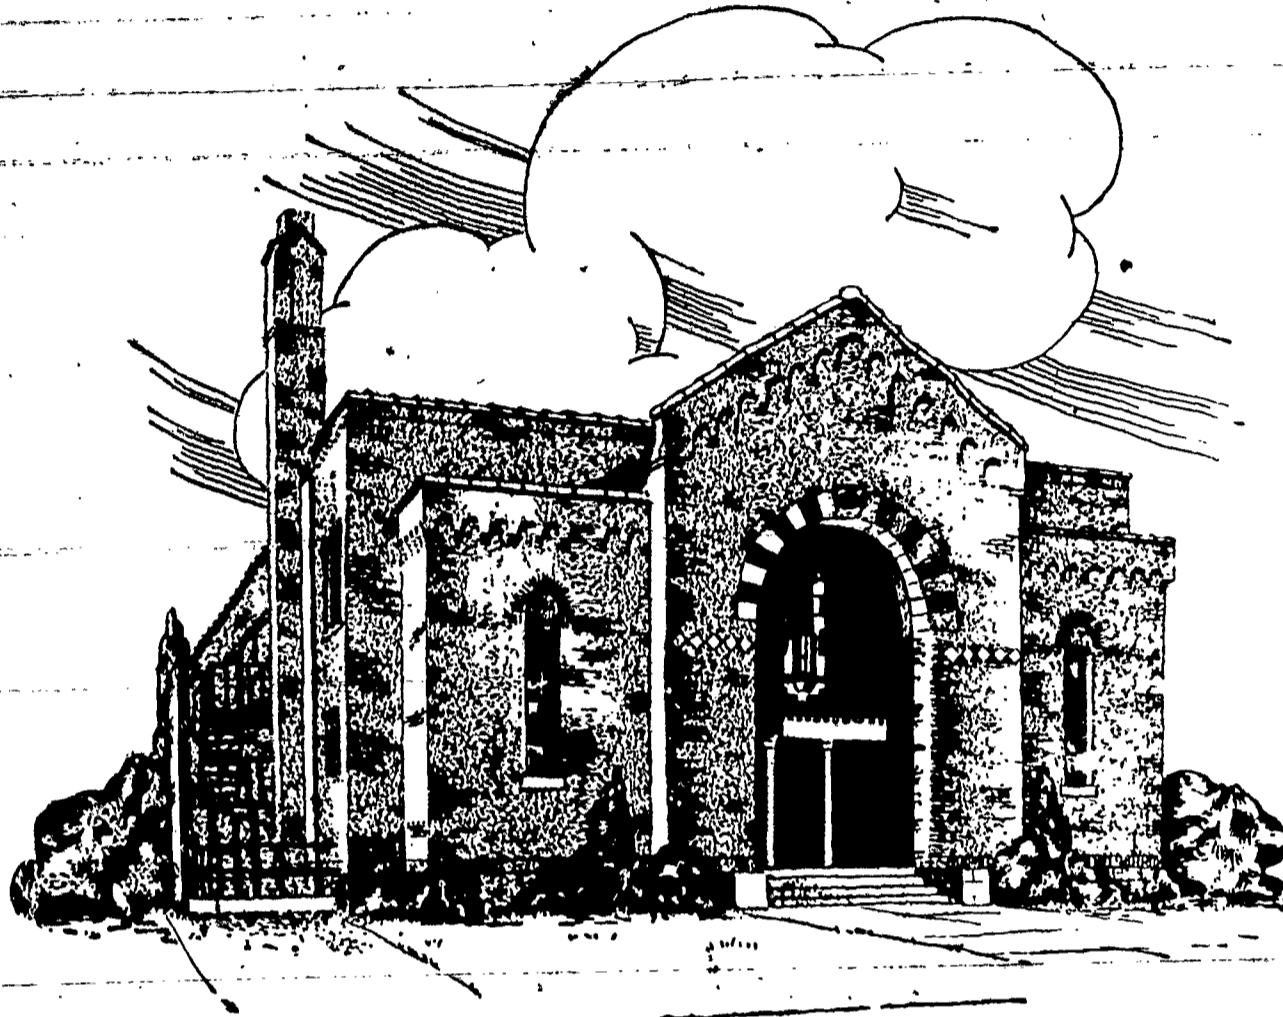

• Dedicated to recreational and social activities, St. Monica's Hall completes the parish building group of a leading city parish.

Simple in design, St. Monica's Parish Recreation Hall follows the style of the church itself, Italian Romanesque. Constructed of variegated brick, the structure contains an auditorium seating 760 people, and full facilities for a true social center.