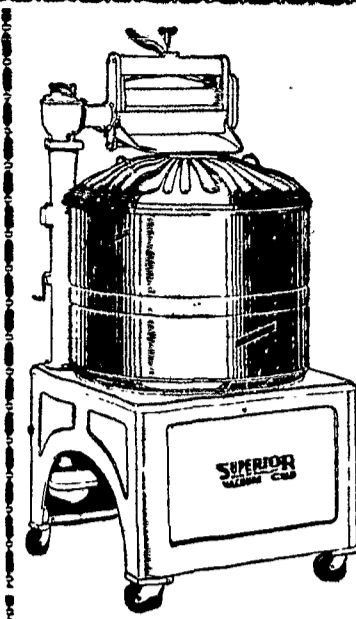

The West Side Pattern Works recommends its garage doors, as a door can be bought. Made from white pine, 1 3/4 inches thick, they have six lights of glass in the top of each door, three beveled and three plain in the lower part of the door. Styles and mullions of the door have moulded edges, the whole making a combination that can hardly be improved on. These doors are built right in their shop, held together with heavy bolts that can not be seen from the outside of the door.

The garage door hardware on the portable garage consists of three pair heavy offset hinges, handles and latch for the center of the door, and a chain bolt for the top of the door and a foot bolt for the bottom of the door.

Some novelists hank on a reading public being so fond of scandal that they make up a lot of the big businesses were built up on the outside of the studs and rafters call-dressings sliding is made. The roof boards are matched roof. There is always a controversy between the old and new methods of building a roof. The roof boards

Some novelists hank on a reading public being so fond of scandal that they make up a lot of the big businesses were built up on the outside of the studs and rafters call-dressings sliding is made. The roof boards are matched roof. There is always a controversy between the old and new methods of building a roof. The roof boards

HURLEY
The

The Finest Electric Washing Machine of its Type—and the Lowest in Price

The Hurley Superior—a new and greatly improved vacuum cup machine. Made by the world's largest manufacturers of electric washing machines, makers of the famous Hurley Floor.

You must see this remarkable machine—examine it in every detail. Point by point comparison with any other vacuum cup washer will convince you the Superior is the best that money can buy. Yet it costs less than any other! There's a dealer near you—see the Hurley-Superior today!

Model 55, Above, Complete with Swinging Wringer—ONLY $145.

ONLY $10.00 DOWN—then small weekly or monthly payments

See Your Nearest Dealer

Huber Electric Co., 65 South Ave. Wallace Electric Co., 589 N. Goodman St. C. H. Baersemidt, 176 Mitchell St. Electric Appliance Shop, 176 So. Clinton Ave. Ruth Electric Shop, 67 N. Clinton Ave.

Advanced Fall Millinery
Now On Display

CHARGE ACCOUNTS GLADLY OPENED.

McGarvey's
MILLINERY

306 MAIN STREET, EAST
Directly Opposite East Avenue

MORE TIME FOR THINGS YOU'D RATHER DO
Retains heat and cooks with the gas turned off.

Chamber's
Hot Food Cooker

WILL YOU Let Us Demonstrate?
Natl. Bareham & McFarland
360 Main Street East.

Fresh Home Meats
ANDREWS MARKET
73 FRONT ST.

John J. Plant
Teall's Ice Cream
Truly Home-Made Candies
Light Lunches
Cigars, Tobaccos, Etc.
377 CHILI AVENUE
Phone, 4109 Genesee We deliver

"NON-SKID" TRUSSES

POSITIVELY REMAIN SET ONCE ADJUSTED TO PERSON'S PRIORS:

Non-Skid pad Trusses single $5 to $7
Non-Skid pad Trusses double $8.00
Leather pad Trusses single $3.00
Leather pad Trusses double $6.00
YALOWICH BROS. DRUG CO.
390-394 Joseph Ave.

—KEINER'S—
599 HUDSON AVENUE
Our Entire Stock of Summer Goods At a Sacrifice
To Make Room for our Incoming Fall Stock

FRANK A. MILLER
MERCHANT TAILOR
218 JEFFERSON AVENUE
Home Phone, Stone 2719

Custom Made Furniture
Upholstering and Repairing
Gerald C. Kenny
Glenwood 1644
295 LEWISTON AVENUE

Courtesy, Quality, Service
MAX, THE FLORIST
Flowers for all occasions
555 LYELL AVE. GLENWOOD 716

LEVE BROTHERS
CHIROPRACTORS
PALMER SCHOOL GRADUATES
311 WARD BLDG. OPPOSITE HOTEL SEMIA
97 CLINTON AVE. S.

Wilson
THE FLORIST
88 E. MAIN ST.

WILLIAM M. LAWN
PLUMBING
GAS FITTING, STEAM AND HOT WATER HEATING
AUTOMATIC GAS WATER HEATERS
GASTREAM RADIATORS
PHONE, CHASE 83 61 BEACON STREET

"SAY IT WITH FLOWERS"
For All Occasions
FARMEN'S
Flower Shop
331 Driving Park Avenue
PHONE GLENWOOD 1240

COOPER
Designer of Gowns for Rochester's Best Dressed Women
106 East Avenue

THE R. B. I. SECRETARIAL COURSE
Will prepare you to take a position in a business office where a knowledge of Shorthand, Typewriting and Bookkeeping is required.
Our regular registration days occur on the first and third Mondays of every month. Our school office is open every day where full information may be obtained.
172 Clinton Avenue South. Main 3869